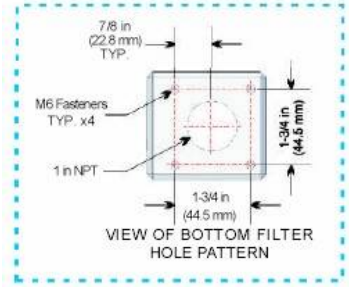

Stainless mounting bracket
for fastening filter to
illustrated filter stand,
part #2104.

Clean-Flo in-line filter
installation suggestion.
Not to scale, for illustration
purposes only.