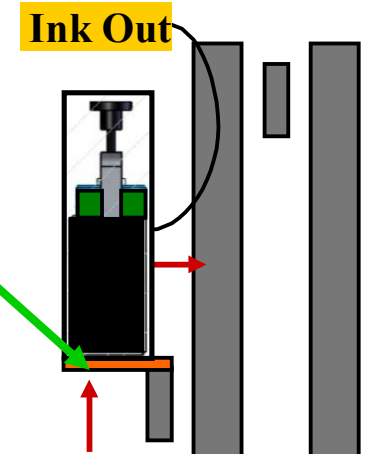

Stainless mounting bracket
for fastening filter to
illustrated filter stand,
part #2104.

Clean-Flo in-line filter
installation suggestion.
Not to scale, for illustration
purposes only.