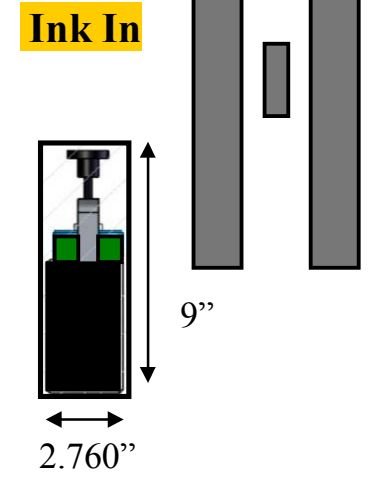

Stainless mounting bracket
for fastening filter to
illustrated filter stand,
part #2104.

Clean-Flo in-line filter
installation suggestion.
Not to scale, for illustration
purposes only.